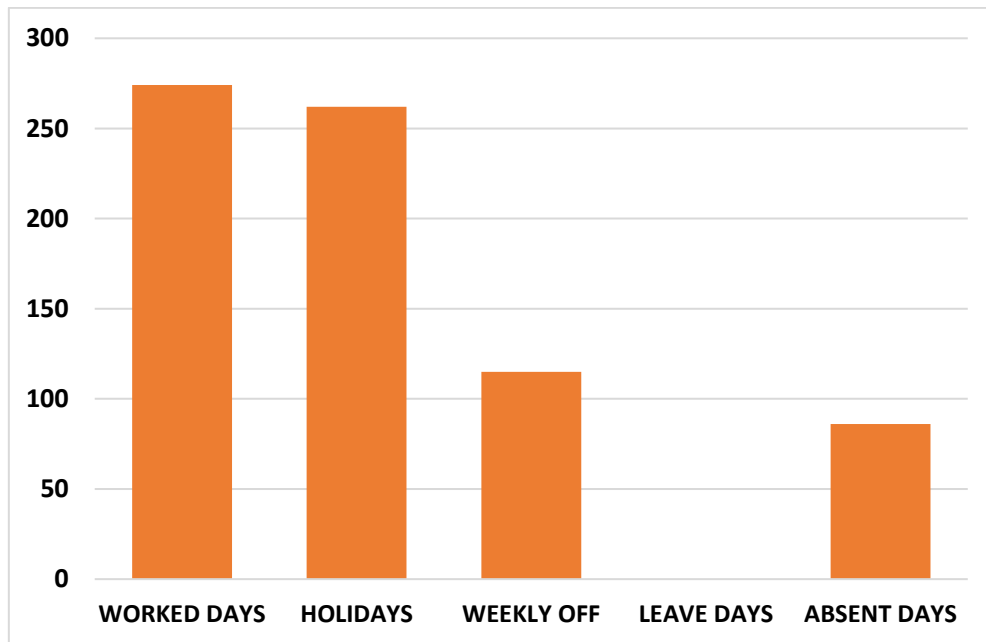

GURU NANAK EDUCATION COLLEGE, GOPALPUR

ANALYSIS OF ATTENDANCE OF STUDENTS FOR THE MONTH OF DECEMBER 2019

BATCH - ATTENDANCE OF 1ST SEMESTER

BATCH - ATTENDANCE OF 3RD SEMESTER