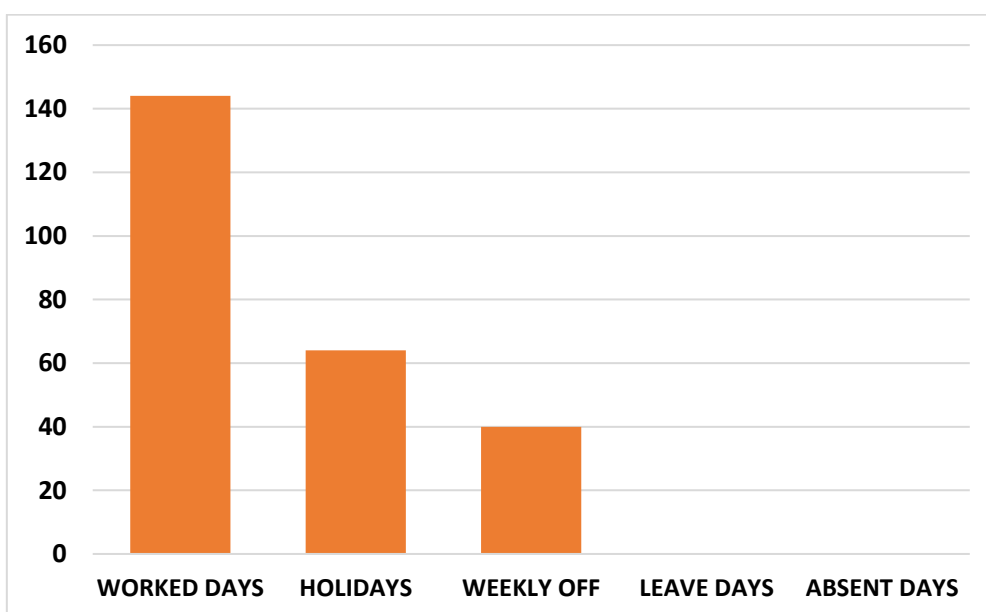

GURU NANAK EDUCATION COLLEGE, GOPALPUR

ANALYSIS OF ATTENDANCE OF STUDENTS FOR THE MONTH OF DECEMBER 2019

BATCH - ATTENDANCE OF 1ST SEMESTER

BATCH - ATTENDANCE OF 3RD SEMESTER